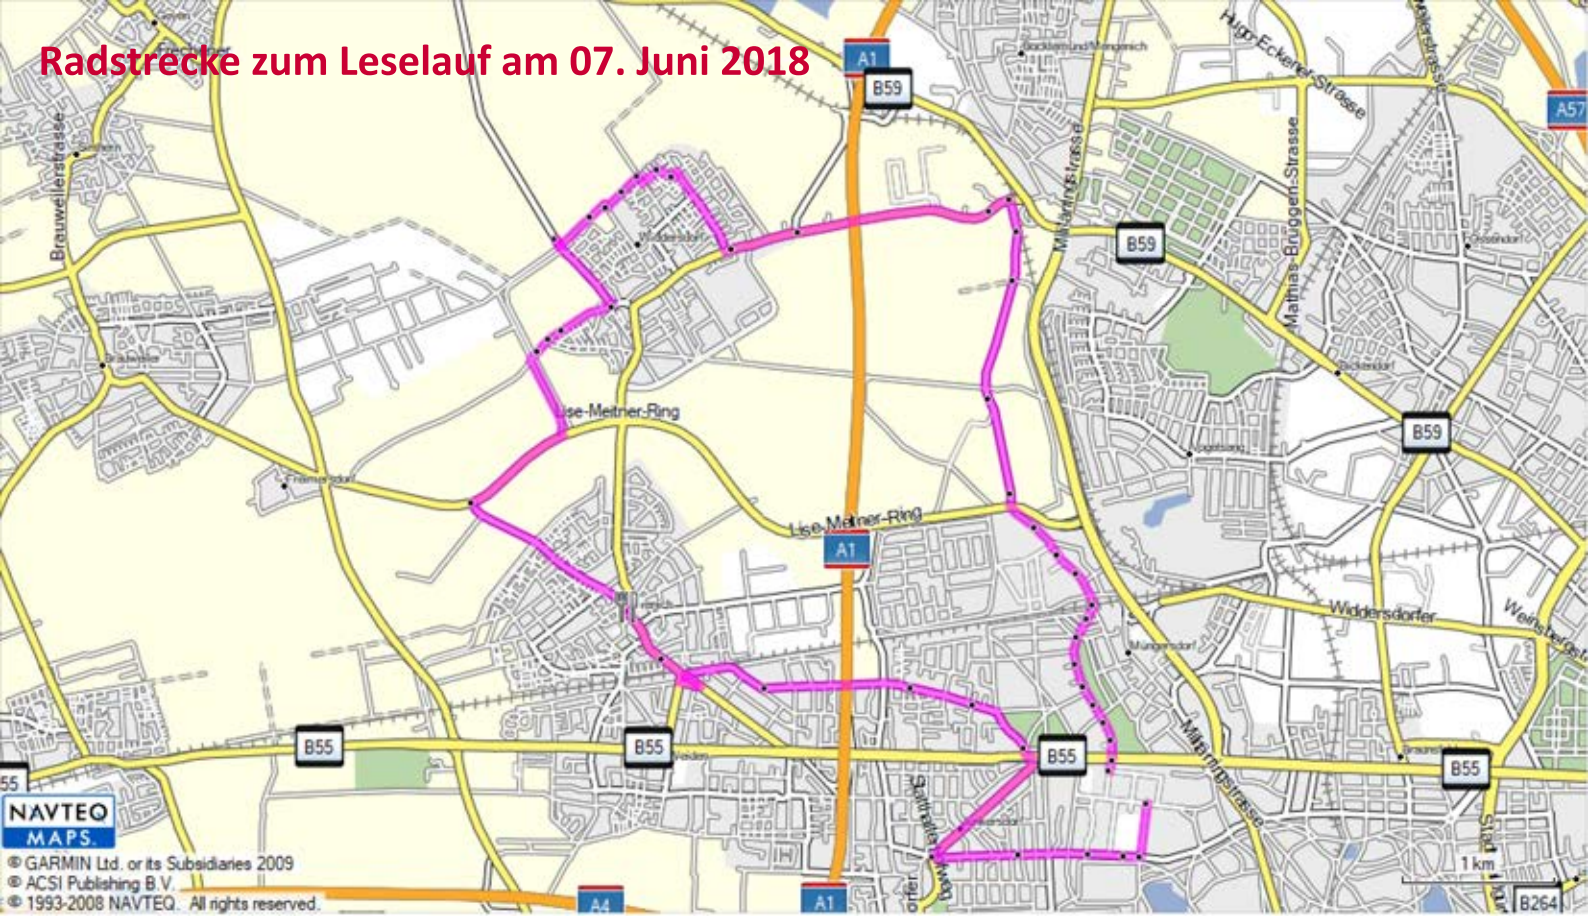

# Radstrecke zum Leselauf am 07. Juni 2018

NAVTEQ  
MAPS

© GARMIN Ltd. or its Subsidiaries 2009  
© ACSI Publishing B.V.  
© 1993-2008 NAVTEQ. All rights reserved.

1 km  
B264